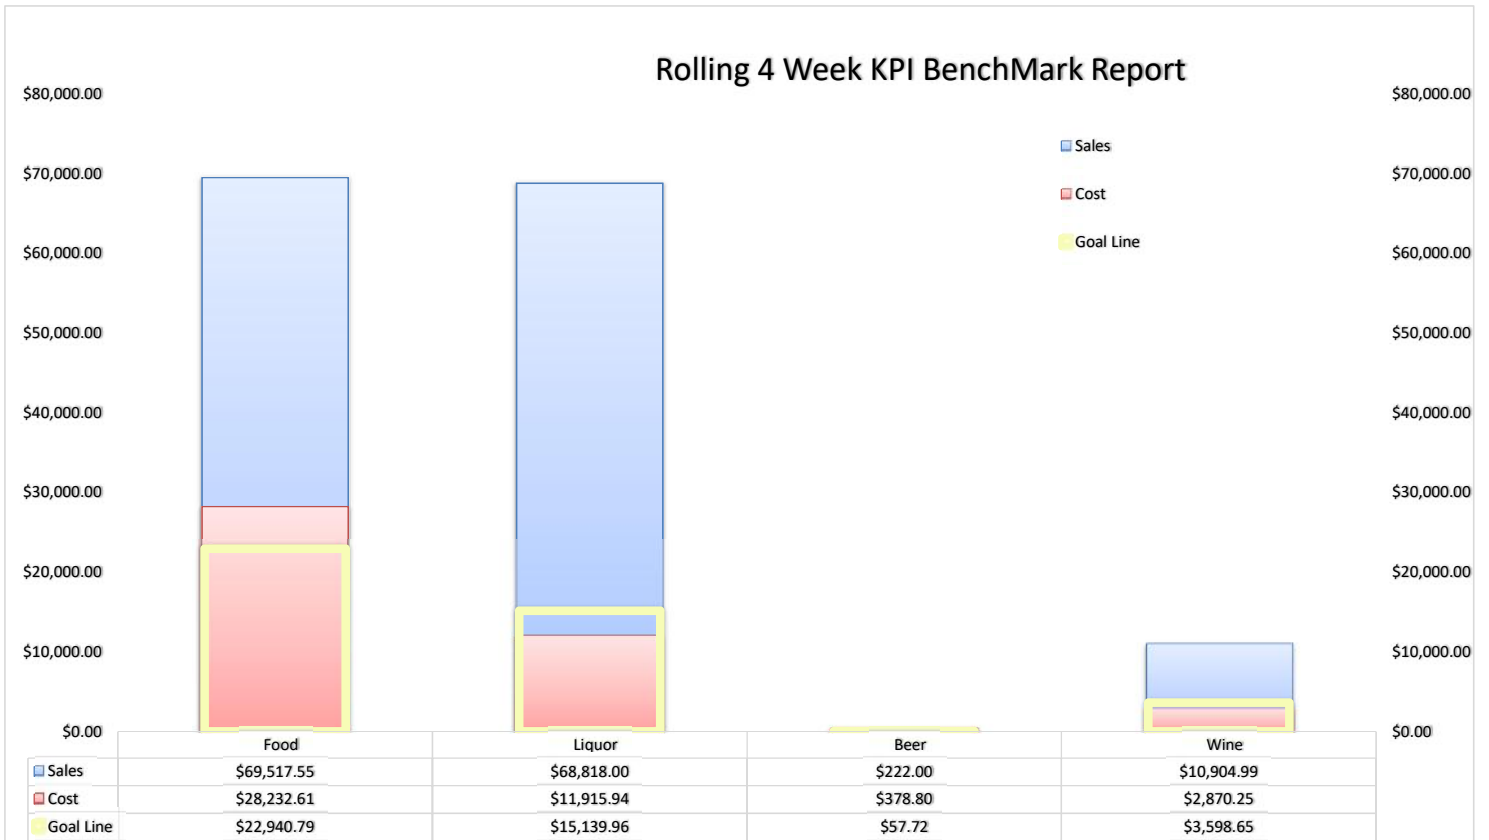

### Rolling 4 Week KPI BenchMark Report

### Payroll Disturbution (4 weeks)