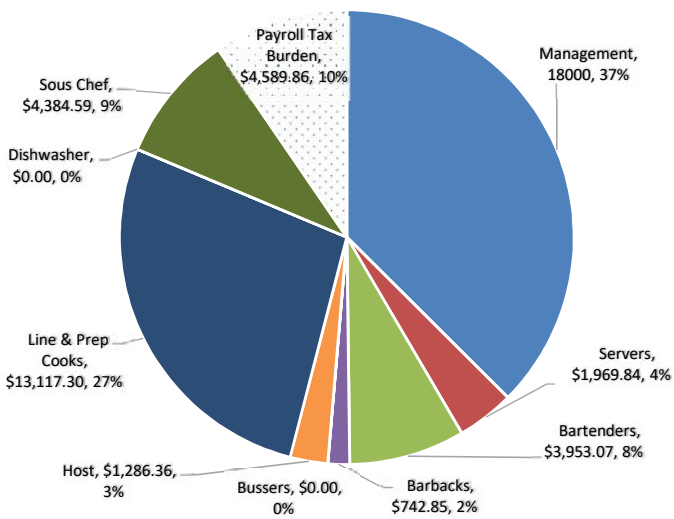

### Payroll Disturbution (4 weeks)